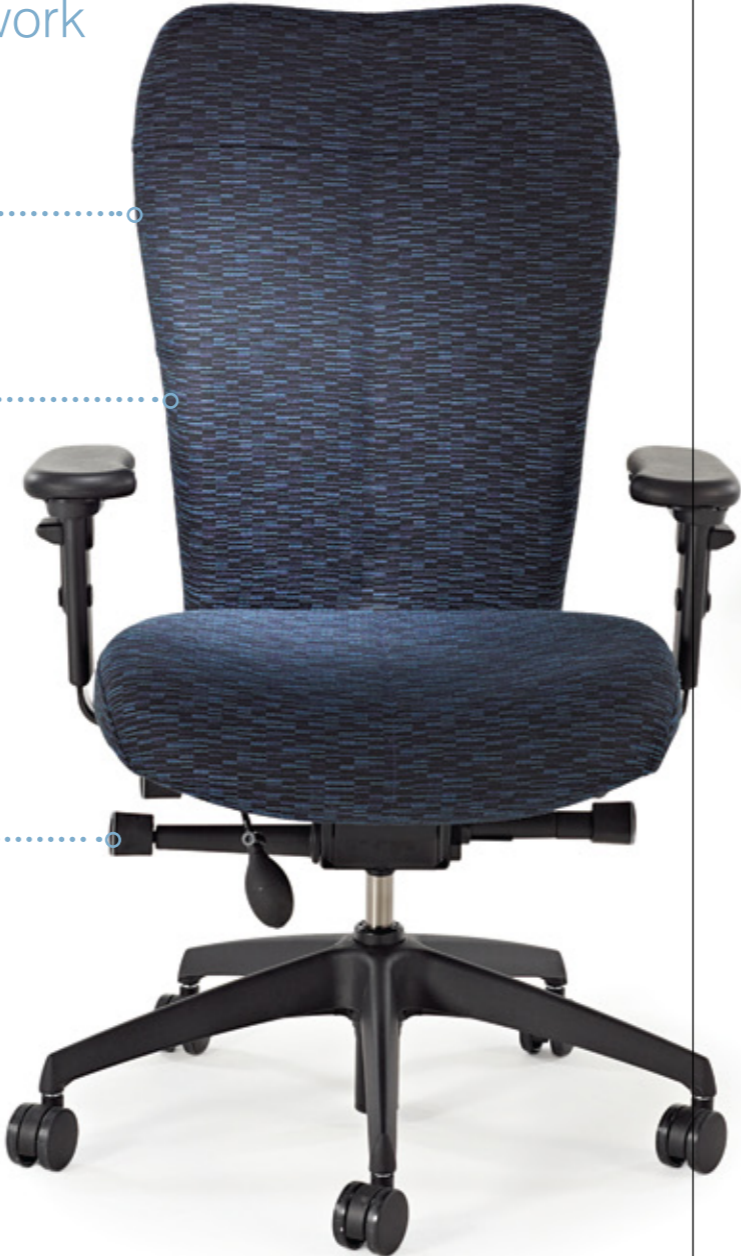

www.planscape.co.uk

am:pm

24/7 AND HEAVY DUTY

24/7
chair

Facilities where people work around the clock require the right equipment. It is important to have the best chair to ensure performance throughout the working day/night, when concentration is a must. **AM:PM** has been designed for constant use, to give high levels of comfort, with a sturdy steel structure and the use of fabrics that will cope with 24/7 use.

offers continuous support and comfort through those extended hours of work

A metal structure inside the back rest makes the chair robust and sturdy.

Moulded foam padding on back and seat offer great comfort and retains its shape.

High performance ISB mechanism to suit the 24h environment. Weight setting up to 190kg/ 30 Stone.

3 year guarantee
within 24h use

Integral headrest, bend forwards to relax neck and shoulders.

emergency service & call centres

data processing

- dealing rooms
- finance & banking
- IT

features, options and finishes

Back Sizes	Medium Back High Back (with integral headrest)			
Mechanism	ISB Mechanism (Independent seat and back adjustment) (weight setting up to 190kg / 30 stone)			
Arm Options	4D Adjustable Arms (adj. arm pad)			
Ergonomic Accessories	Integral Headrest Vinyl Headrest Cover Pump Up Lumbar (as standard) Seat Slide (as standard)			
Base & Castor Options	Black Nylon Polished Aluminium <hr style="border-top: 1px dotted #ccc;"/> Carpet Castors Hard Floor Castors			
Note	To comply for a 3 year warranty within 24 hour use, 24h fabric and a polished base must be specified.			