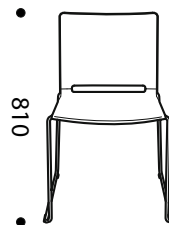

- TB50001 Chrome
- TB50002 Chrome
- TB50000 Chrome
- TB50006 Black
- TB50007 Black
- TB50005 Black

Linking clips with locking function
Set of 2

TBLINK01

Eco linking clip (non locking)
Set of 2

TBLINK02

TROLLEY
Holds up to 40 without upholstered seats
Holds up to 15 with upholstered seats

TBTROLL

• 420 •

• 420 •

1080

• 545 •

730
350

• 570 •

810