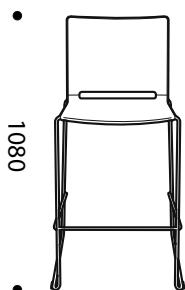

Elba

Description	Code	Frame	Price £			
			A	B	C	D

Shell Options Suffix Code: RD = Red, BL = Blue, GN = Green, GY = Grey, BK = Black, WH = White

- Elba sled base chair
- Elba sled base chair upholstered seat
- Elba sled base chair upholstered seat and back
- Elba sled base chair
- Elba sled base chair upholstered seat
- Elba sled base chair upholstered seat and back

- TB10001 Chrome
- TB10002 Chrome
- TB10000 Chrome
- TB10006 Black
- TB10007 Black
- TB10005 Black

- Elba sled base bar stool
- Elba sled base bar stool upholstered seat
- Elba sled base bar stool upholstered seat and back
- Elba sled base bar stool
- Elba sled base bar stool upholstered seat
- Elba sled base bar stool upholstered seat and back

- TB50001 Chrome
- TB50002 Chrome
- TB50000 Chrome
- TB50006 Black
- TB50007 Black
- TB50005 Black

Linking clips with locking function
Set of 2

TBLINK01

Eco linking clip (non locking)
Set of 2

TBLINK02

TROLLEY
Holds up to 40 without upholstered seats
Holds up to 15 with upholstered seats

TBTROLL

• 420 •

• 420 •

1080

• 545 •

730
350

• 570 •

810

• 540 •

460
350

• 570 •