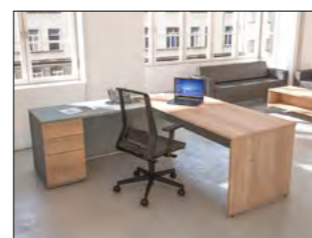

Desk Colour Options - A single colour or a combination of any two Imperial board finishes

Single tone - 1 finish

Two toned - 1 finish & black return

Two toned - 1 finish & white return

Two toned - 1 finish & silver return