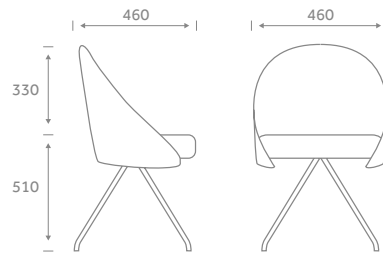

Diagonal 4-legged and curved 4-legged chrome frame options

👤 8.5kg
VENUS3

other weights on application

♻️ Min 95% recyclable

Dimensions (mm)

VENUS1
Tub Chair on 4 Angled Chrome Legs

VENUS3
Tub Chair on 4 Chrome Curved Legs