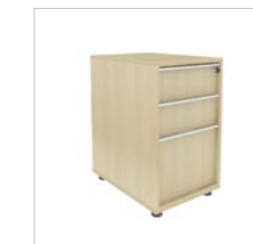

2 Standard Drawers
1 Filing Drawer
Desk Height With Feet

Code DNF636
Size (mm) w430 d600 h740
Group 1 Price ($)
Group 2 Price ($)