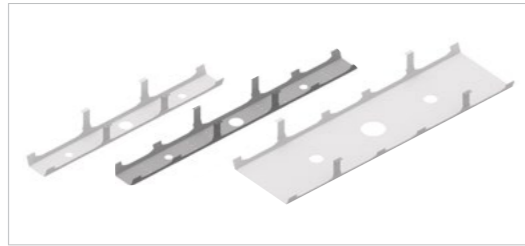

Cable Trays - Desktop Fix

Code	Size (mm)	For Desk Width (mm)	Price (£)
DZZ101	w630 d90 h90	1000	
CTD085	w850 d90 h90	1200	
CTD105	w1050 d90 h90	1400	
CTD125	w1250 d90 h90	1600	
CTD145	w1450 d90 h90	1800	

Shared Cable Trays for Bench Desking