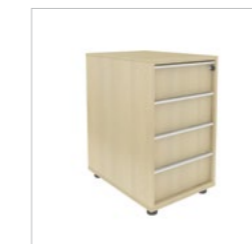

4 Standard Drawers
Desk Height With Feet

Code DNF642
Size (mm) w430 d600 h740
Group 1 Price ($)
Group 2 Price ($)