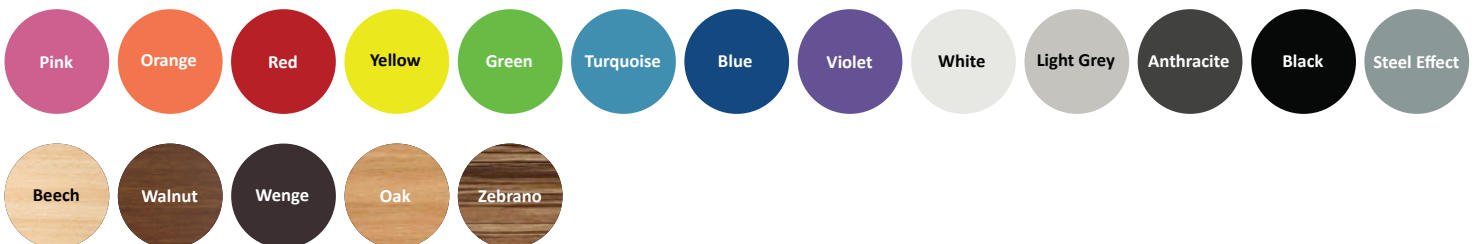

5 Year Warranty

Sustainable Sources

Self Assembly

Table and Bench top colour options

Table and Bench frame colour options