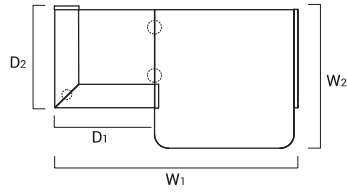

TECHNICAL SPECIFICATION

1. **Low side panel** - MFC 28mm, PVC edge
2. **Side panel linking low and high fronts** - MFC 28mm, PVC edge
3. **Cable grommets** - Ø80mm
4. **Supporting leg NL41** - required for connecting the tops
5. **High side panel** - MFC 28mm, PVC edge
6. **Option with additional charge** - working top with lowered monitor shelf - MFC 28mm, PVC edge
7. **Light switch**
8. **LMS05** - reception desk storage; order separately
9. **Shelf** - MFC 12mm, PVC edge
10. **Top** - MFC 12mm, PVC edge
11. **Body** - MFC 18mm, PVC edge
12. **Optional front with lock** - universal (left, right) - MFC 18mm, PVC edge; - ordered as separate element

RECEPTION DESKS SYSTEMS

INDEX SYMBOL	DIMENSIONS [mm]						⚖️	📦	📦		COMPONENTS
	W ₁	W ₂	D ₁	D ₂	H						
LIN08	856	824	-	-	1105		69.5	0.345	5		LN5L+LNB08+LN08+LN5P
LIN13	1256	824	-	-	1105		87.5	0.479	5		LN5L+LNB13+LN12+LN5P

INDEX SYMBOL	DIMENSIONS [mm]						⚖️	📦	📦		COMPONENTS
	W ₁	W ₂	D ₁	D ₂	H						
LIN15	1656	824	-	-	1105		107.0	0.623	7		LN5L+LNB15+2xLN08+LN5P

INDEX SYMBOL	DIMENSIONS [mm]						⚖️	📦	📦		COMPONENTS
	W ₁	W ₂	D ₁	D ₂	H						
LIN25	2456	824	-	-	1105		149.0	0.955	9		LN5L+2xLNB13+2xLN12+LN5P+NL41

RECEPTION DESKS SYSTEMS

INDEX SYMBOL	DIMENSIONS [mm]						kg	m3	pcs	COMPONENTS
	W ₁	W ₂	D ₁	D ₂	H					
LIN20	2056	824	-	-	1105		134.0	0.826	10	LN5L+LNB13+LN08+LN12+LN08+LN5P+NL41

A

B

INDEX SYMBOL	DIMENSIONS [mm]						kg	m3	pcs	COMPONENTS
	W ₁	W ₂	D ₁	D ₂	H					
A LIN29L	1850	1150	822	850	1105		147.5	1.296	9	LN6L+LNU11+LN4L+LNB08+LN91+LN3P+NL41
B LIN29P	1850	1150	822	850	1105		147.5	1.293	9	LN3L+LN91+LNB08+LN4P+LNU11+LN6P+NL41
A LIN291L	1650	1150	822	850	1105		143.5	1.296	9	LN6L+LNU11+LN4L+LNB08+LN91+LN3P+NL41
B LIN291P	1650	1150	822	850	1105		143.5	1.293	9	LN3L+LN91+LNB08+LN4P+LNU11+LN6P+NL41