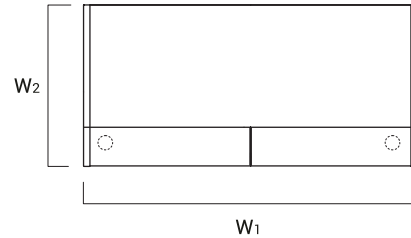

TECHNICAL SPECIFICATION

1. **Low side panel** - MFC 28mm, PVC edge
2. **Side panel linking low and high fronts** - MFC 28mm, PVC edge
3. **Cable grommets** - Ø80mm
4. **Supporting leg NL41** - required for connecting the tops
5. **High side panel** - MFC 28mm, PVC edge
6. **Option with additional charge** - working top with lowered monitor shelf - MFC 28mm, PVC edge
7. **Light switch**
8. **LMS05** - reception desk storage; order separately
9. **Shelf** - MFC 12mm, PVC edge
10. **Top** - MFC 12mm, PVC edge
11. **Body** - MFC 18mm, PVC edge
12. **Optional front with lock** - universal (left, right) - MFC 18mm, PVC edge; - ordered as separate element

ENDING ELEMENTS APPLICATION

DIMENSIONS

W1 - 763mm | W2 - 800mm | W3 - 200mm | W4 - 228mm | W5 - 329mm | W6 - 424mm | W7 - 365mm | W8 - 151mm | W9 - 589mm | W10 - 822mm | W11 - 822mm | W12 - 300mm | W13 - 1122mm | W14 - 740mm | W15 - 200mm | W16 - 800mm | W17 340/540mm | W18 - 520mm

RECEPTION DESKS SYSTEMS

INDEX SYMBOL	DIMENSIONS [mm]						⚖️	📦	📦		COMPONENTS
	W ₁	W ₂	D ₁	D ₂	H						
LIN08	856	824	-	-	1105		69.5	0.345	5		LN5L+LNB08+LN08+LN5P
LIN13	1256	824	-	-	1105		87.5	0.479	5		LN5L+LNB13+LN12+LN5P

INDEX SYMBOL	DIMENSIONS [mm]						⚖️	📦	📦		COMPONENTS
	W ₁	W ₂	D ₁	D ₂	H						
LIN15	1656	824	-	-	1105		107.0	0.623	7		LN5L+LNB15+2xLN08+LN5P

INDEX SYMBOL	DIMENSIONS [mm]						⚖️	📦	📦		COMPONENTS
	W ₁	W ₂	D ₁	D ₂	H						
LIN25	2456	824	-	-	1105		149.0	0.955	9		LN5L+2xLNB13+2xLN12+LN5P+NL41