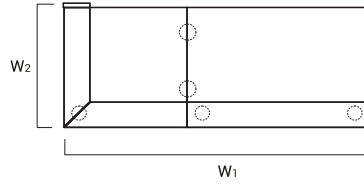

INDEX SYMBOL	DIMENSIONS [mm]						kg	m3	pcs	COMPONENTS
	W ₁	W ₂	D ₁	D ₂	H					
A LIN34L	2256	1122	1228	824	1105		124.5	0.701	10	LN6L+LNU11+LN4L+LN12+LNB13+LN5P+NL41
B LIN34P	2256	1122	1228	824	1105		124.5	0.698	10	LN5L+LNB13+LN12+LN4P+LNU11+LN6P+NL41
A LIN341L	2256	1122	1228	824	1105		120.5	0.701	10	LN6L+LNU11+LN4L+LN12+LNB13+LN5P+NL41
B LIN341P	2056	1122	1228	824	1105		120.5	0.698	10	LN5L+LNB13+LN12+LN4P+LNU11+LN6P+NL41

DESCRIPTION

- NET WEIGHT

VOLUME

NUMBER OF PACKAGES

RECEPTION DESKS SYSTEMS

A

B

INDEX SYMBOL	DIMENSIONS [mm]						⚖️	📦	📦		COMPONENTS
	W ₁	W ₂	D ₁	D ₂	H						
A LIN38L	2050	850	-	-	1105		178.0	1.560	10		LN5L+LNB13+LN12+LNB08+LN91+LN3P+NL41
B LIN38P	2050	850	-	-	1105		178.0	1.560	10		LN3L+LNB08+LN91+LNB13+LN12+LN5P+NL41

A

B

INDEX SYMBOL	DIMENSIONS [mm]						⚖️	📦	📦		COMPONENTS
	W ₁	W ₂	D ₁	D ₂	H						
A LIN39L	2444	1650	1622	850	1105		286.0	2.735	14		LN5L+2xLN08+2xLNB15+2xLN91+LN3P+NL41
B LIN39P	2444	1650	1622	850	1105		292.0	2.746	16		LN3L+2xLN91+2xLNB15+2xLN08+LN5P+NL41