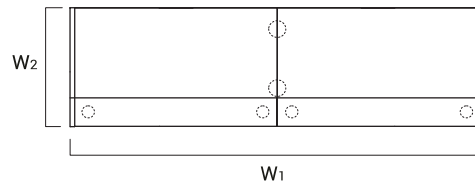

TECHNICAL SPECIFICATION

1. **Low side panel** - MFC 28mm, PVC edge
2. **Side panel linking low and high fronts** - MFC 28mm, PVC edge
3. **Cable grommets** - Ø80mm
4. **Supporting leg NL41** - required for connecting the tops
5. **High side panel** - MFC 28mm, PVC edge
6. **Option with additional charge** - working top with lowered monitor shelf - MFC 28mm, PVC edge
7. **Light switch**
8. **LMS05** - reception desk storage; order separately
9. **Shelf** - MFC 12mm, PVC edge
10. **Top** - MFC 12mm, PVC edge
11. **Body** - MFC 18mm, PVC edge
12. **Optional front with lock** - universal (left, right) - MFC 18mm, PVC edge; - ordered as separate element

ENDING ELEMENTS APPLICATION

DIMENSIONS

W1 - 763mm | W2 - 800mm | W3 - 200mm | W4 - 228mm | W5 - 329mm | W6 - 424mm | W7 - 365mm | W8 - 151mm | W9 - 589mm | W10 - 822mm | W11 - 822mm | W12 - 300mm | W13 - 1122mm | W14 - 740mm | W15 - 200mm | W16 - 800mm | W17 340/540mm | W18 - 520mm

RECEPTION DESKS SYSTEMS

INDEX SYMBOL	DIMENSIONS [mm]						⚖️	📦	📦		COMPONENTS
	W ₁	W ₂	D ₁	D ₂	H						
LIN08	856	824	-	-	1105		69.5	0.345	5		LN5L+LNB08+LN08+LN5P
LIN13	1256	824	-	-	1105		87.5	0.479	5		LN5L+LNB13+LN12+LN5P

INDEX SYMBOL	DIMENSIONS [mm]						⚖️	📦	📦		COMPONENTS
	W ₁	W ₂	D ₁	D ₂	H						
LIN15	1656	824	-	-	1105		107.0	0.623	7		LN5L+LNB15+2xLN08+LN5P

INDEX SYMBOL	DIMENSIONS [mm]						⚖️	📦	📦		COMPONENTS
	W ₁	W ₂	D ₁	D ₂	H						
LIN25	2456	824	-	-	1105		149.0	0.955	9		LN5L+2xLNB13+2xLN12+LN5P+NL41