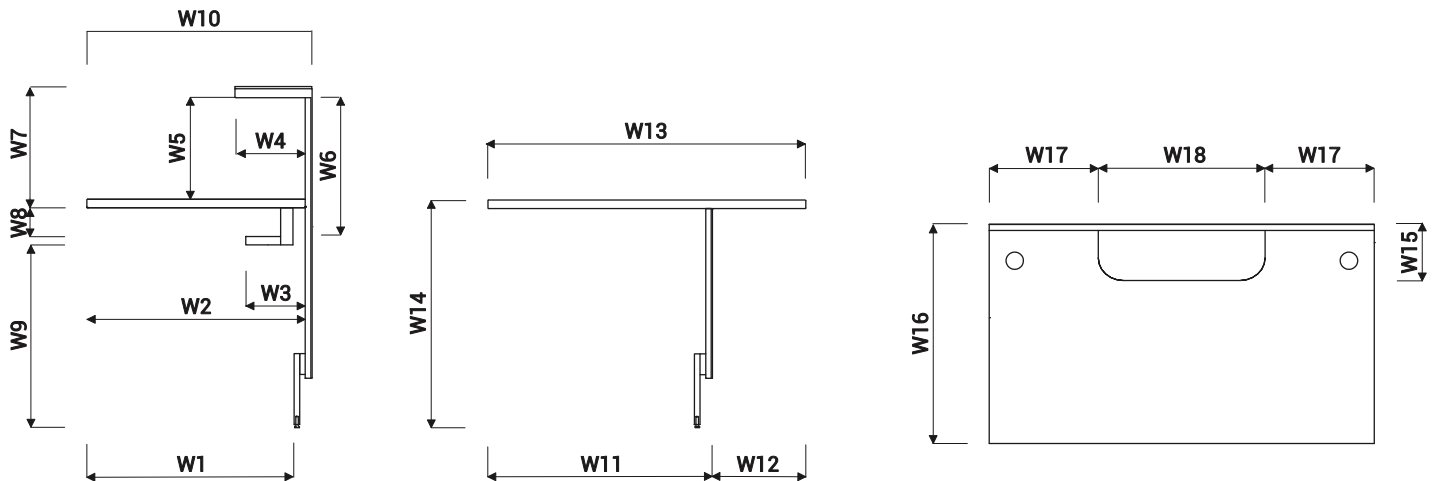

DIMENSIONS

W1 - 763mm | W2 - 800mm | W3 - 200mm | W4 - 228mm | W5 - 329mm | W6 - 424mm | W7 - 365mm | W8 - 151mm | W9 - 589mm | W10 - 822mm | W11 - 822mm | W12 - 300mm | W13 - 1122mm | W14 - 740mm | W15 - 200mm | W16 - 800mm | W17 340/540mm | W18 - 520mm