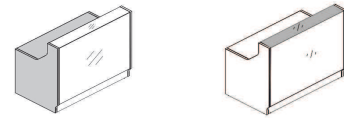

TECHNICAL SPECIFICATION

COLOURS

BODY ,COUNTER TOP, SUPPORTING LEG WHERE WORKTOPS CONNECT NL41

FRONT - GLASS

TAMBOUR STORAGE, STACK-ON WORKTOP STORAGE FOR RECEPTION DESK

1. **Worktop** - MFC 28mm, PVC edge
2. **Top** - tempered optiwhite glass, 8mm - painted on bottom side
3. **Front** - glass LACOBEL 4mm
4. **LED illumination** - at the full length of the reception desk, cold white color (verging on the blue shade)
5. **Corner slate** - stainless steel 4mm
6. **Kick plate** - HPL - brushed aluminium
7. **Leveling** - 5mm range

TECHNICAL SPECIFICATION

1. **Low side panel** - MFC 28mm, PVC edge
2. **Side panel linking low and high fronts** - MFC 28mm, PVC edge
3. **Cable grommets** - Ø80mm
4. **Supporting leg NL41** - required for connecting the tops
5. **High side panel** - MFC 28mm, PVC edge
6. **Option with additional charge** - working top with lowered monitor shelf - MFC 28mm, PVC edge
7. **Light switch**
8. **LMS05** - reception desk storage; order separately
9. **Shelf** - MFC 12mm, PVC edge
10. **Top** - MFC 12mm, PVC edge
11. **Body** - MFC 18mm, PVC edge
12. **Optional front with lock** - universal (left, right) - MFC 18mm, PVC edge; - ordered as separate element