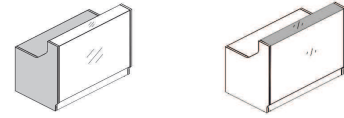

TECHNICAL SPECIFICATION

COLOURS

BODY ,COUNTER TOP, SUPPORTING LEG WHERE WORKTOPS CONNECT NL41

FRONT - GLASS

TAMBOUR STORAGE, STACK-ON WORKTOP STORAGE FOR RECEPTION DESK

1. **Worktop** - MFC 28mm, PVC edge
2. **Top** - tempered optiwhite glass, 8mm - painted on bottom side
3. **Front** - glass LACOBEL 4mm
4. **LED illumination** - at the full length of the reception desk, cold white color (verging on the blue shade)
5. **Corner slate** - stainless steel 4mm
6. **Kick plate** - HPL - brushed aluminium
7. **Leveling** - 5mm range

TECHNICAL SPECIFICATION

1. **Low side panel** - MFC 28mm, PVC edge
2. **Side panel linking low and high fronts** - MFC 28mm, PVC edge
3. **Cable grommets** - Ø80mm
4. **Supporting leg NL41** - required for connecting the tops
5. **High side panel** - MFC 28mm, PVC edge
6. **Option with additional charge** - working top with lowered monitor shelf - MFC 28mm, PVC edge
7. **Light switch**
8. **LMS05** - reception desk storage; order separately
9. **Shelf** - MFC 12mm, PVC edge
10. **Top** - MFC 12mm, PVC edge
11. **Body** - MFC 18mm, PVC edge
12. **Optional front with lock** - universal (left, right) - MFC 18mm, PVC edge; - ordered as separate element