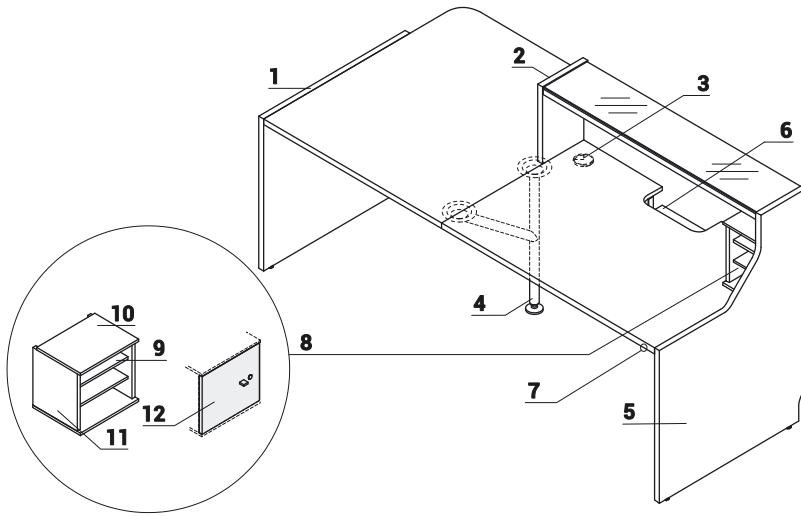

TECHNICAL SPECIFICATION

COLOURS

BODY ,COUNTER TOP, SUPPORTING LEG WHERE WORKTOPS CONNECT NL41

FRONT - GLASS

TAMBOUR STORAGE, STACK-ON WORKTOP STORAGE FOR RECEPTION DESK

1. **Worktop** - MFC 28mm, PVC edge
2. **Top** - tempered optiwhite glass, 8mm - painted on bottom side
3. **Front** - glass LACOBEL 4mm
4. **LED illumination** - at the full length of the reception desk, cold white color (verging on the blue shade)
5. **Corner slate** - stainless steel 4mm
6. **Kick plate** - HPL - brushed aluminium
7. **Leveling** - 5mm range

TECHNICAL SPECIFICATION

1. **Low side panel** - MFC 28mm, PVC edge
2. **Side panel linking low and high fronts** - MFC 28mm, PVC edge
3. **Cable grommets** - Ø80mm
4. **Supporting leg NL41** - required for connecting the tops
5. **High side panel** - MFC 28mm, PVC edge
6. **Option with additional charge** - working top with lowered monitor shelf - MFC 28mm, PVC edge
7. **Light switch**
8. **LMS05** - reception desk storage; order separately
9. **Shelf** - MFC 12mm, PVC edge
10. **Top** - MFC 12mm, PVC edge
11. **Body** - MFC 18mm, PVC edge
12. **Optional front with lock** - universal (left, right) - MFC 18mm, PVC edge; - ordered as separate element

INDEX SYMBOL	DIMENSIONS [mm]						⚖️	📦	📦		COMPONENTS
	W ₁	W ₂	D ₁	D ₂	H						
LIN15	1656	824	-	-	1105		107.0	0.623	7		LN5L+LNB15+2xLN08+LN5P

INDEX SYMBOL	DIMENSIONS [mm]						⚖️	📦	📦		COMPONENTS
	W ₁	W ₂	D ₁	D ₂	H						
LIN25	2456	824	-	-	1105		149.0	0.955	9		LN5L+2xLNB13+2xLN12+LN5P+NL41