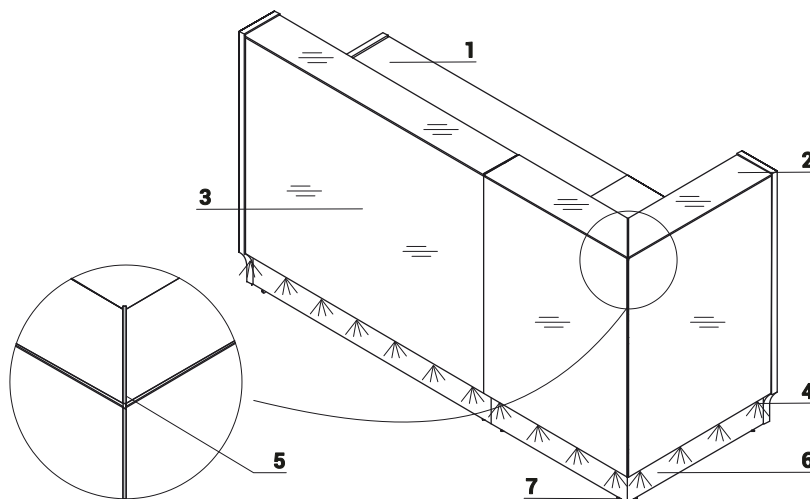

TECHNICAL SPECIFICATION

COLOURS

BODY ,COUNTER TOP, SUPPORTING LEG WHERE WORKTOPS CONNECT NL41

FRONT - GLASS

TAMBOUR STORAGE, STACK-ON WORKTOP STORAGE FOR RECEPTION DESK

1. **Worktop** - MFC 28mm, PVC edge
2. **Top** - tempered optiwhite glass, 8mm - painted on bottom side
3. **Front** - glass LACOBEL 4mm
4. **LED illumination** - at the full length of the reception desk, cold white color (verging on the blue shade)
5. **Corner slate** - stainless steel 4mm
6. **Kick plate** - HPL - brushed aluminium
7. **Leveling** - 5mm range

TECHNICAL SPECIFICATION

1. **Low side panel** - MFC 28mm, PVC edge
2. **Side panel linking low and high fronts** - MFC 28mm, PVC edge
3. **Cable grommets** - Ø80mm
4. **Supporting leg NL41** - required for connecting the tops
5. **High side panel** - MFC 28mm, PVC edge
6. **Option with additional charge** - working top with lowered monitor shelf - MFC 28mm, PVC edge
7. **Light switch**
8. **LMS05** - reception desk storage; order separately
9. **Shelf** - MFC 12mm, PVC edge
10. **Top** - MFC 12mm, PVC edge
11. **Body** - MFC 18mm, PVC edge
12. **Optional front with lock** - universal (left, right) - MFC 18mm, PVC edge; - ordered as separate element