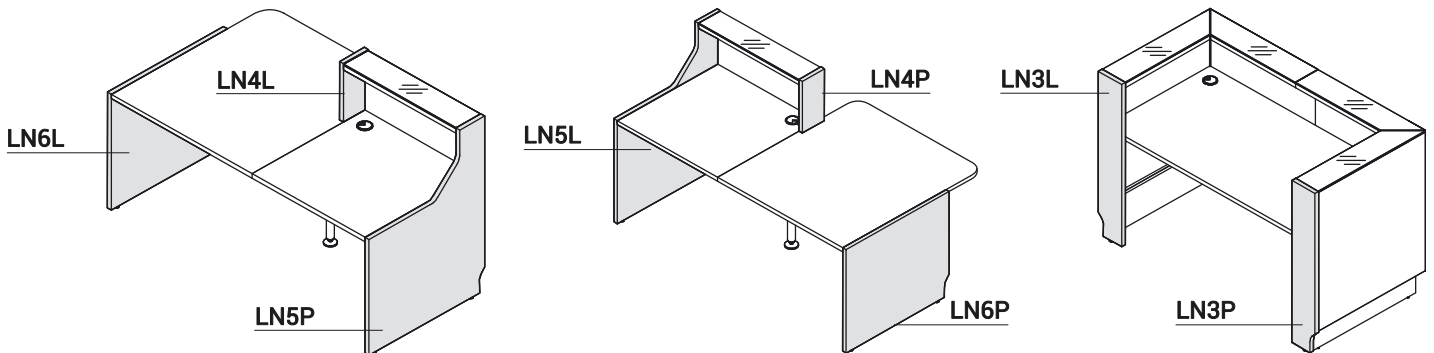

ENDING ELEMENTS APPLICATION