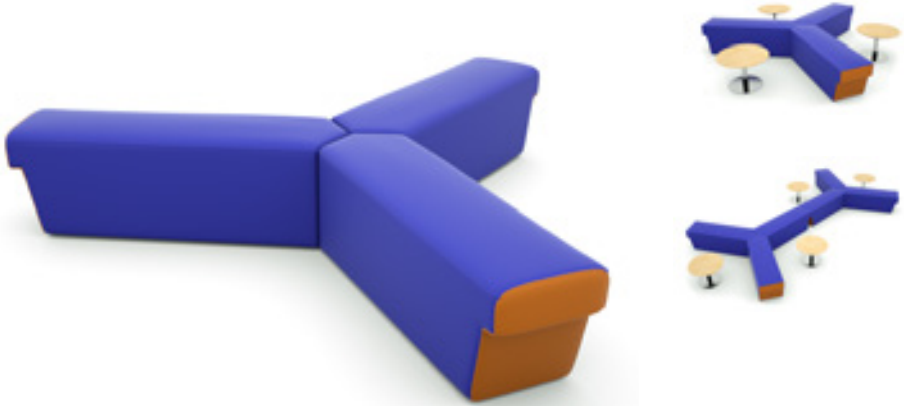

Teresa

Teresa is a three-pronged bench system. Each prong is 1500mm long and 400mm wide. It is ideal as a meeting or working hub when used alongside small tables.

Dimensions

Prong:	1500mm (w) x 400mm (d) x 440mm (h)
--------	------------------------------------

Kink Link (l/r):	850mm (w) x 400mm (d) x 440mm (h)
------------------	-----------------------------------

can be fitted with a table top if preferred