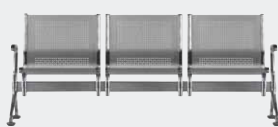

## Voyage

Designed specifically for the needs of public spaces, Voyage is a solid, good-looking seat that combines comfort with practicality.

- Cast aluminium leg frames
- One piece metal seat face with cast aluminium edges
- Metal beam cut to length
- Round table with swivel linking joint available
- Rectangular table available
- Tables are in maple-finish MDF with polished edges
- Optional floor fixing plates
- Upholstered seat and back pads available
- Optional arms available

▲ **2 Seat Beam**  
H770 W1283 D690 SH345mm  
VOYAGE2

▲ **3 Seat Beam**  
H770 W1878 D690 SH345mm  
VOYAGE3

▲ **4 Seat Beam**  
H770 W2473 D690 SH345mm  
VOYAGE4