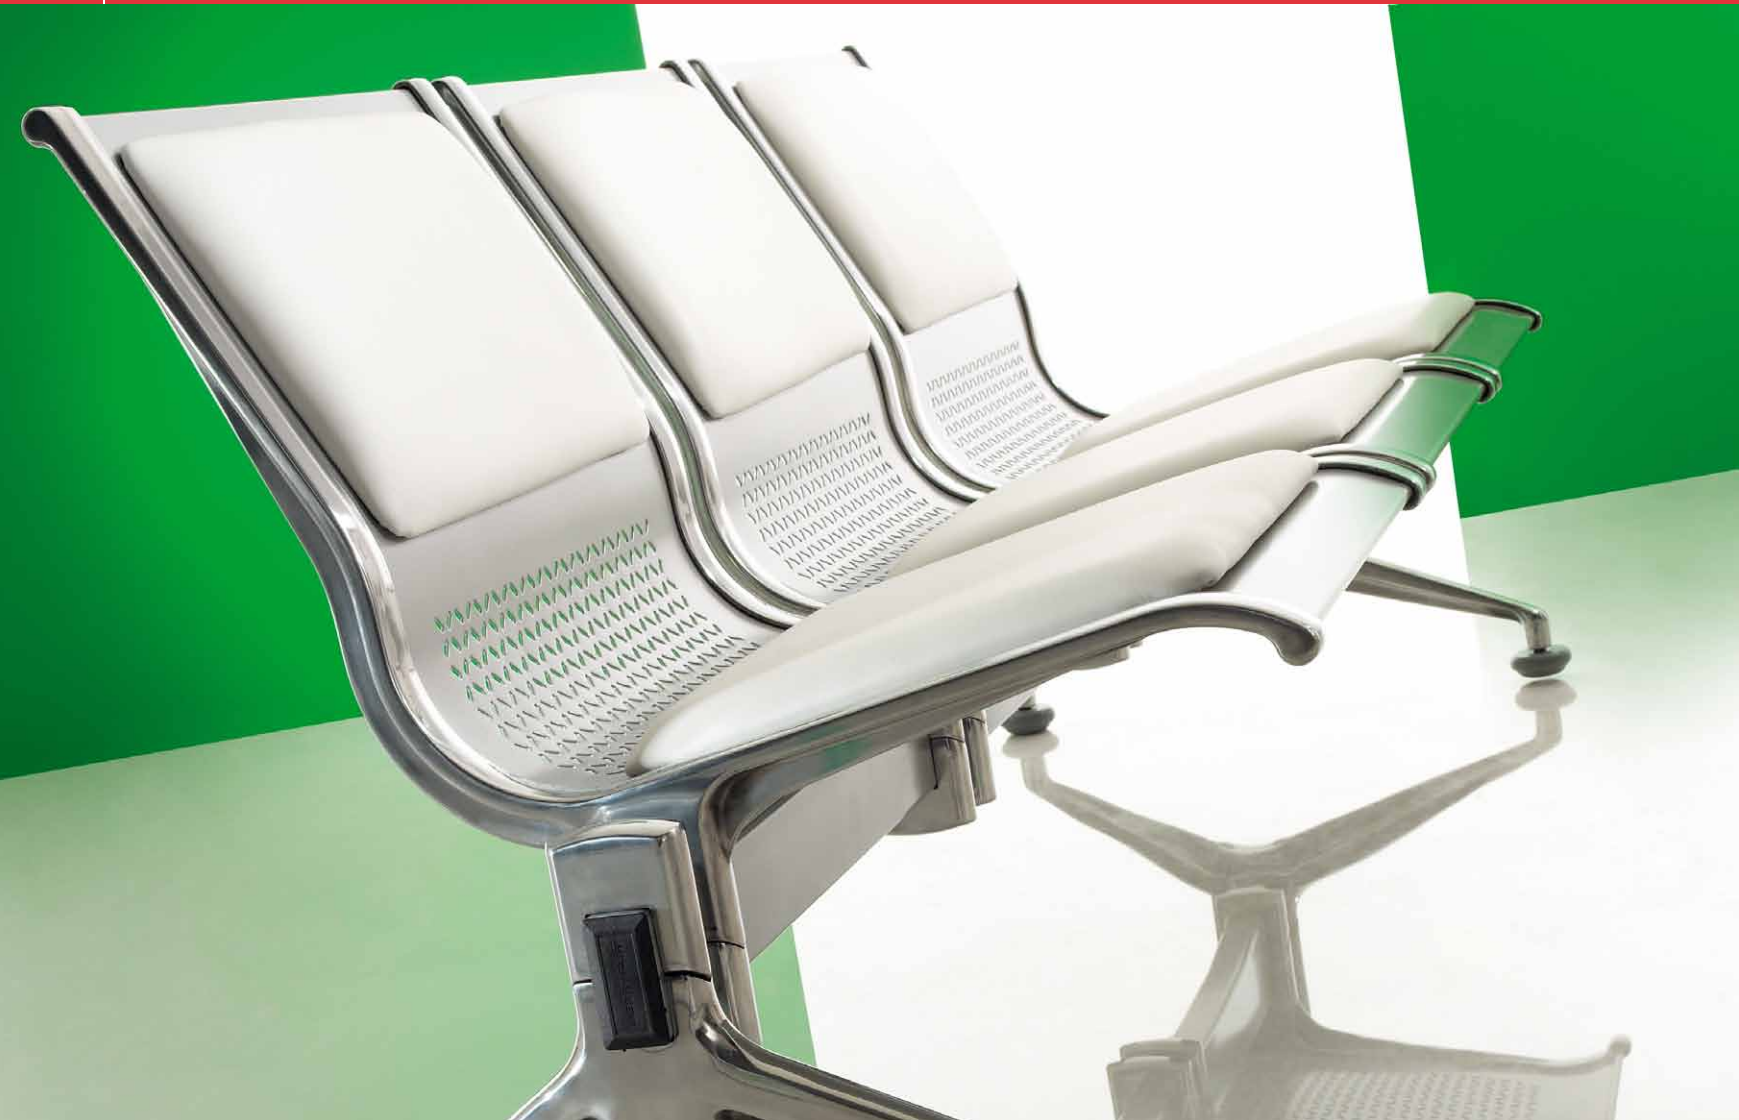

## Voyage

Designed specifically for the needs of public spaces, Voyage is a solid, good-looking seat that combines comfort with practicality.

- Cast aluminium leg frames
- One piece metal seat face with cast aluminium edges
- Metal beam cut to length
- Round table with swivel linking joint available
- Rectangular table available
- Tables are in maple-finish MDF with polished edges
- Optional floor fixing plates
- Upholstered seat and back pads available
- Optional arms available