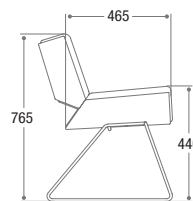

Model	Description	0	1	2	3	4	5	6	L1	L2	L3	Fabric (lm)	Shipping (m³)	Weight (kg)
JY1	Upholstered chair polished 4-star swivel base								-	-	-	1.50	0.31	13
JY2	Upholstered chair polished sled base								-	-	-	1.50	0.31	13

N.B. Jolly can not be upholstered in leather.

lm - Linear Metre m³ - Cubic Metre kg - Kilograms

Eg. JY2

Jolly chair on a polished sled base.

Certification

BS EN 15373: 2007, Level 2

- Polished aluminium 4 star swivel base
- Polished 12mm diameter steel sled base
- Integral glides and swivel mechanism
- Moulded foam
- CMHR
- FSC certified as standard

JY2