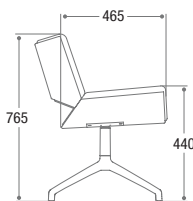

N.B. Jolly can not be upholstered in leather.

lm - Linear Metre m<sup>3</sup> - Cubic Metre kg - Kilograms

Eg. JY2

Jolly chair on a polished sled base.

**Certification**

BS EN 15373: 2007, Level 2

- Polished aluminium 4 star swivel base
- Polished 12mm diameter steel sled base
- Integral glides and swivel mechanism
- Moulded foam
- CMHR
- FSC certified as standard