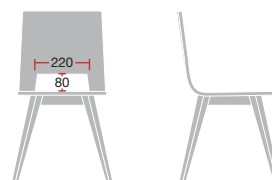

Description

Breakout Chair Wooden Frame

Breakout Chair Open Back Wooden Frame

Features

- Moulded Plywood Shell
- Solid Wooden 4 Legged Frame
- Optional Shell Finishes
- Protective Felt Feet
  (Please Note Non Stacking)

- Moulded Plywood Shell
- Open Back Design
- Solid Wooden 4 Legged Frame
- Optional Shell Finishes
- Protective Felt Feet
  (Please Note Non Stacking)

Weight

6.0kg

5.6kg

Product Code

MULWL

MULOWL

Options

- /BE: Beech Shell
- /WE: Wenge Shell
- /WH: White Shell
- /BEL: Beech Leg
- /WAL: Walnut Leg
- /WEL: Wenge Leg
- /WHL: White Leg

- /BE: Beech Shell
- /WE: Wenge Shell
- /WH: White Shell
- /BEL: Beech Leg
- /WAL: Walnut Leg
- /WEL: Wenge Leg
- /WHL: White Leg