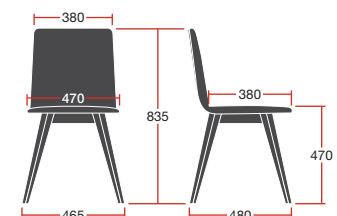

- /BEL: Beech Leg
- /WAL: Walnut Leg
- /WEL: Wenge Leg
- /WHL: White Leg

**MULFUPWL: Overall Dimensions: 835h x 470w x 480d**