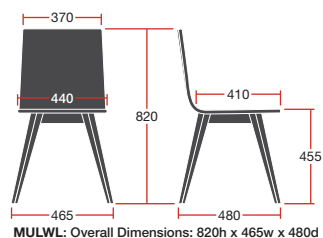

Description

Breakout Chair Wooden Frame

Breakout Chair Open Back Wooden Frame

Features

- Moulded Plywood Shell
- Solid Wooden 4 Legged Frame
- Optional Shell Finishes
- Protective Felt Feet
  (Please Note Non Stacking)

- Moulded Plywood Shell
- Open Back Design
- Solid Wooden 4 Legged Frame
- Optional Shell Finishes
- Protective Felt Feet
  (Please Note Non Stacking)

Weight

6.0kg

5.6kg

Product Code

MULWL

MULOWL

Options

- /BE: Beech Shell
- /WE: Wenge Shell
- /WH: White Shell
- /BEL: Beech Leg
- /WAL: Walnut Leg
- /WEL: Wenge Leg
- /WHL: White Leg

- /BE: Beech Shell
- /WE: Wenge Shell
- /WH: White Shell
- /BEL: Beech Leg
- /WAL: Walnut Leg
- /WEL: Wenge Leg
- /WHL: White Leg