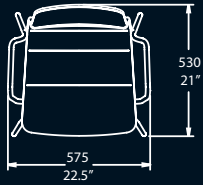

Dimensions and technical information

The Arran visitor chair and bar stool range combines style and versatility to deliver a range that caters for the broad requirements of the modern workplace. Arran has been tested to BS EN 15373 level 2.

4 LEG ARMCHAIR

4 LEG NON
ARMCHAIR