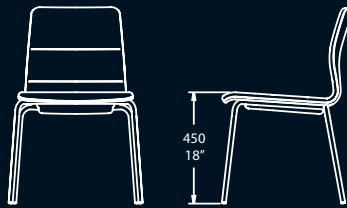

Non-quilted chairs stacked

Quilted chairs stacked

Non-quilted bar stool on a 4 leg frame

Quilted bar stool on a skid base

The range comprises of a chair that can be specified as either a four legged chair or with a skid base and a stool that is also available with a choice of two base options.

Quilted stitch detail makes for a stylish addition to the upholstery collection.

Dimensions and technical information

The Arran visitor chair and bar stool range combines style and versatility to deliver a range that caters for the broad requirements of the modern workplace. Arran has been tested to BS EN 15373 level 2.