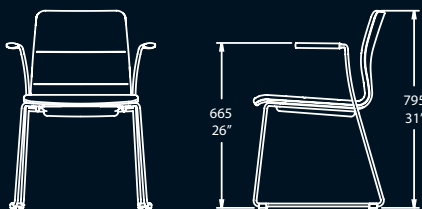

| the range

Non-quilted 4 leg chair

Quilted 4 leg chair with arms

Non - quilted non arm on skid base

Quilted arm chair on skid base

The Arran collection offers versatility, style and extreme comfort. The chair, which is available with or without arms and stacks four high, is the ideal visitor, meeting or breakout chair.

Non-quilted chairs stacked

Quilted chairs stacked

Non-quilted bar stool on a 4 leg frame

Quilted bar stool on a skid base

The range comprises of a chair that can be specified as either a four legged chair or with a skid base and a stool that is also available with a choice of two base options.

Quilted stitch detail makes for a stylish addition to the upholstery collection.

Dimensions and technical information

The Arran visitor chair and bar stool range combines style and versatility to deliver a range that caters for the broad requirements of the modern workplace. Arran has been tested to BS EN 15373 level 2.

4 LEG ARMCHAIR

4 LEG NON
ARMCHAIR

SKID ARMCHAIR

SKID NON
ARMCHAIR

BARSTOOL

options

- Chrome Arms
- Quilted stitch detail

warranty