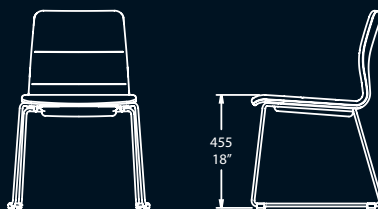

SKID NON
ARMCHAIR

options

- Chrome Arms
- Quilted stitch detail

warranty

Boss Design provides a 5 year guarantee on all Arran chairs. This guarantee is valid from date of delivery. The Boss Design warranty becomes invalid, if the product shows signs of abuse or improper use or other physical damage.

The Boss Design warranty excludes those parts, which are subject to normal wear and tear in use. The Boss Design 5 year warranty also excludes surfaces on chairs seats and backs.