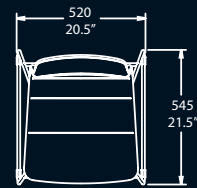

SKID ARMCHAIR

SKID NON
ARMCHAIR

BARSTOOL

options

- Chrome Arms
- Quilted stitch detail

warranty

Boss Design provides a 5 year guarantee on all Arran chairs. This guarantee is valid from date of delivery. The Boss Design warranty becomes invalid, if the product shows signs of abuse or improper use or other physical damage.

The Boss Design warranty excludes those parts, which are subject to normal wear and tear in use. The Boss Design 5 year warranty also excludes surfaces on chairs seats and backs.