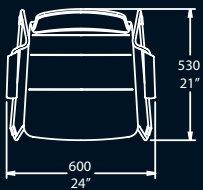

SKID ARMCHAIR

SKID NON
ARMCHAIR

BARSTOOL

options

- Chrome Arms
- Quilted stitch detail

warranty

Boss Design provides a 5 year guarantee on all Arran chairs. This guarantee is valid from date of delivery. The Boss Design warranty becomes invalid, if the product shows signs of abuse or improper use or other physical damage.

The Boss Design warranty excludes those parts, which are subject to normal wear and tear in use. The Boss Design 5 year warranty also excludes surfaces on chairs seats and backs.