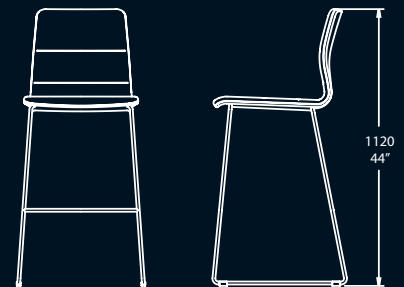

BARSTOOL

options

- Chrome Arms
- Quilted stitch detail

warranty

Boss Design provides a 5 year guarantee on all Arran chairs. This guarantee is valid from date of delivery. The Boss Design warranty becomes invalid, if the product shows signs of abuse or improper use or other physical damage.

The Boss Design warranty excludes those parts, which are subject to normal wear and tear in use. The Boss Design 5 year warranty also excludes surfaces on chairs seats and backs.