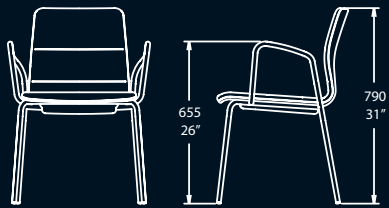

Non-quilted chairs stacked

Quilted chairs stacked

Non-quilted bar stool on a 4 leg frame

Quilted bar stool on a skid base

The range comprises of a chair that can be specified as either a four legged chair or with a skid base and a stool that is also available with a choice of two base options.

Quilted stitch detail makes for a stylish addition to the upholstery collection.

Dimensions and technical information

The Arran visitor chair and bar stool range combines style and versatility to deliver a range that caters for the broad requirements of the modern workplace. Arran has been tested to BS EN 15373 level 2.