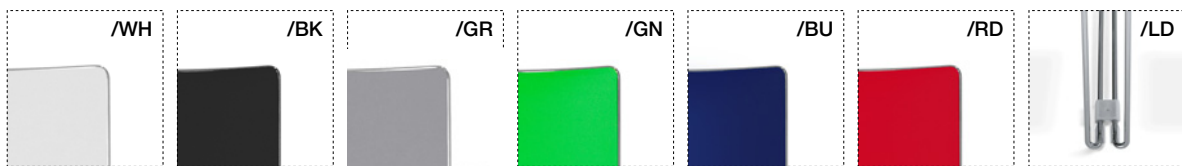

VICE VERSA

MULTI PURPOSE CHAIRS

DESIGNED BY ALBERTO BASAGLIA & NATALIA ROTA NODARI

Description	Multi Purpose Chair	Multi Purpose Chair with Upholstered Seat	Multi Purpose Chair with Upholstered Seat & Back
Features	<ul style="list-style-type: none"> • Designed by Basaglia & Nodari • High Density Stacking Chair • Stackable Up To 20 Chairs High When Stacked on the Floor • Injection Moulded Polypropylene Seat & Back • Protective Anti UV Treatment • 11mm Chromed Wire Sled Frame • Protective Glides 	<ul style="list-style-type: none"> • Designed by Basaglia & Nodari • High Density Stacking Chair • Stackable Up To 15 Chairs High When Stacked on the Floor • Upholstered Seat Pad • Injection Moulded Polypropylene Seat & Back • Protective Anti UV Treatment • 11mm Chromed Wire Sled Frame • Protective Glides 	<ul style="list-style-type: none"> • Designed by Basaglia & Nodari • High Density Stacking Chair • Stackable Up To 15 Chairs High When Stacked on the Floor • Upholstered Seat & Back Pads • Injection Moulded Polypropylene Seat & Back • Protective Anti UV Treatment • 11mm Chromed Wire Sled Frame • Protective Glides
Certification	EN 13761:2002, EN 15373:2007, EN 1728:2000, EN 1022:2005, EN 16139:2013(E)		
Product Code	VIC	VICUS	VICUSUB
Options	Standard Plastic Finishes: White (/WH), Black (/BK), Grey (/GR), Green (/GN), Blue (/BU) & Red (/RD) /LD: Linking Device (Pair)	Standard Plastic Finishes: White (/WH), Black (/BK), Grey (/GR), Green (/GN), Blue (/BU) & Red (/RD) /LD: Linking Device (Pair)	Standard Plastic Finishes: White (/WH), Black (/BK), Grey (/GR), Green (/GN), Blue (/BU) & Red (/RD) /LD: Linking Device (Pair)