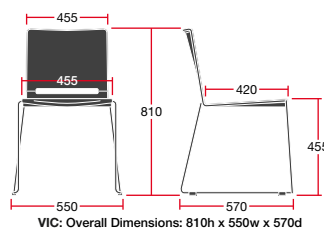

VICE VERSA

MULTI PURPOSE CHAIRS

DESIGNED BY ALBERTO BASAGLIA & NATALIA ROTA NODARI

Description	Multi Purpose Chair	Multi Purpose Chair with Upholstered Seat	Multi Purpose Chair with Upholstered Seat & Back
Features	<ul style="list-style-type: none"> • Designed by Basaglia & Nodari • High Density Stacking Chair • Stackable Up To 20 Chairs High When Stacked on the Floor • Injection Moulded Polypropylene Seat & Back • Protective Anti UV Treatment • 11mm Chromed Wire Sled Frame • Protective Glides 	<ul style="list-style-type: none"> • Designed by Basaglia & Nodari • High Density Stacking Chair • Stackable Up To 15 Chairs High When Stacked on the Floor • Upholstered Seat Pad • Injection Moulded Polypropylene Seat & Back • Protective Anti UV Treatment • 11mm Chromed Wire Sled Frame • Protective Glides 	<ul style="list-style-type: none"> • Designed by Basaglia & Nodari • High Density Stacking Chair • Stackable Up To 15 Chairs High When Stacked on the Floor • Upholstered Seat & Back Pads • Injection Moulded Polypropylene Seat & Back • Protective Anti UV Treatment • 11mm Chromed Wire Sled Frame • Protective Glides
Certification	EN 13761:2002, EN 15373:2007, EN 1728:2000, EN 1022:2005, EN 16139:2013(E)		
Product Code	VIC	VICUS	VICUSUB
Options	Standard Plastic Finishes: White (/WH), Black (/BK), Grey (/GR), Green (/GN), Blue (/BU) & Red (/RD) /LD: Linking Device (Pair)	Standard Plastic Finishes: White (/WH), Black (/BK), Grey (/GR), Green (/GN), Blue (/BU) & Red (/RD) /LD: Linking Device (Pair)	Standard Plastic Finishes: White (/WH), Black (/BK), Grey (/GR), Green (/GN), Blue (/BU) & Red (/RD) /LD: Linking Device (Pair)