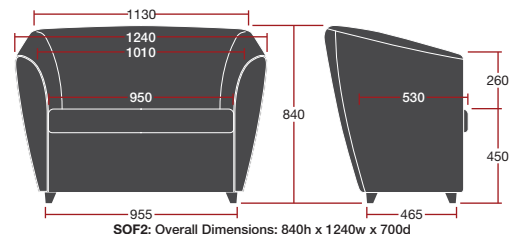

Sofia

Tub Chairs

3 Week Lead Time

Description

One Seater Tub Chair

Two Seater Tub Chair

Features

- Unique Stylish Design
- Fully Upholstered
- Solid Harwood Frame
- Fire Retardant CMHR Foam
- Fixed Seat Cushion
- Protective Feet

- Unique Stylish Design
- Fully Upholstered
- Solid Harwood Frame
- Fire Retardant CMHR Foam
- Fixed Seat Cushion
- Protective Feet

SOF1: Overall Dimensions: 850h x 730w x 700d

SOF2: Overall Dimensions: 840h x 1240w x 700d