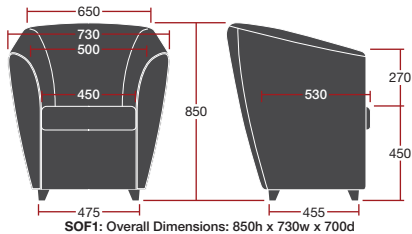

Sofia

Tub Chairs

3 Week Lead Time

Description

One Seater Tub Chair

Two Seater Tub Chair

Features

- Unique Stylish Design
- Fully Upholstered
- Solid Harwood Frame
- Fire Retardant CMHR Foam
- Fixed Seat Cushion
- Protective Feet

- Unique Stylish Design
- Fully Upholstered
- Solid Harwood Frame
- Fire Retardant CMHR Foam
- Fixed Seat Cushion
- Protective Feet

SOF1: Overall Dimensions: 850h x 730w x 700d

SOF2: Overall Dimensions: 840h x 1240w x 700d