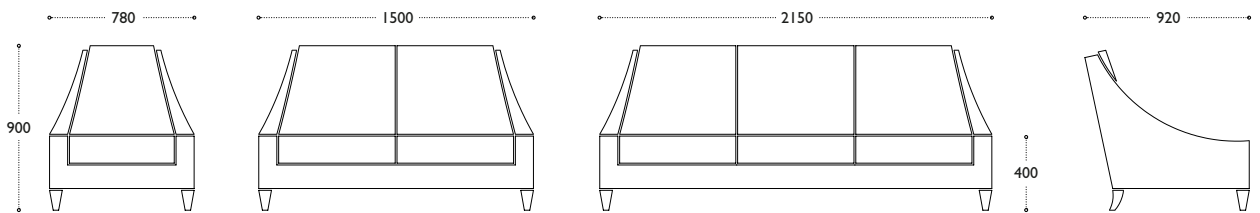

# VERNON

VER/1

VER/2

Model	Description	0	1	2	3	4	5	6	L1	L2	L3	Fabric (lm)	Shipping (m <sup>2</sup> )	Weight (kg)
VER/1	Vernon armchair											7.00	0.65	18
VER/2	Vernon compact sofa											14.00	1.24	16
VER/3	Vernon large sofa											15.00	1.78	21

lm - Linear Metre m<sup>3</sup> - Cubic Metre kg - Kilograms

- Hardwood & plywood internal frame
- CMHR foams throughout
- Timber: Beech
- Finish: Choice of Natural, Light Oak, Dark Oak, Cherry, Mahogany, Walnut, Wengem & Ebonised