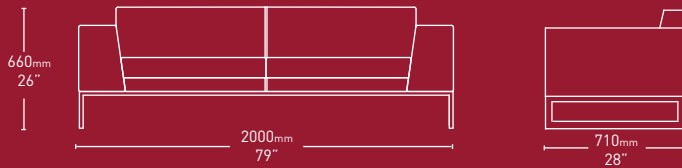

| Layla's sophisticated style is achieved through the use of simple linear forms. Combining geometric design with ergonomic comfort, Layla is a stunning addition to any lounge or reception area.

| Available as an armchair, three-seater or generously proportioned four-seater sofa, Layla's versatility suits a range of workspace needs.

| Whilst striking stitch detail defines the back, Layla's clean lines are reflected in the design of the tubular frame base.

layla

Layla Coffee Tables

Options

Layla is available as an armchair, three-seater or four-seater sofa with a polished tubular framed base.