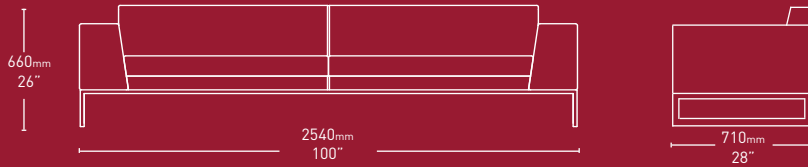

| Layla's sophisticated style is achieved through the use of simple linear forms. Combining geometric design with ergonomic comfort, Layla is a stunning addition to any lounge or reception area.

| Available as an armchair, three-seater or generously proportioned four-seater sofa, Layla's versatility suits a range of workspace needs.

| Whilst striking stitch detail defines the back, Layla's clean lines are reflected in the design of the tubular frame base.

layla

Layla Coffee Tables

Options

Layla is available as an armchair, three-seater or four-seater sofa with a polished tubular framed base.