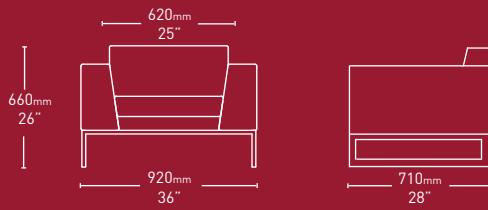

| Layla's sophisticated style is achieved through the use of simple linear forms. Combining geometric design with ergonomic comfort, Layla is a stunning addition to any lounge or reception area.

| Available as an armchair, three-seater or generously proportioned four-seater sofa, Layla's versatility suits a range of workspace needs.

| Whilst striking stitch detail defines the back, Layla's clean lines are reflected in the design of the tubular frame base.

layla

Layla Coffee Tables

Options

Layla is available as an armchair, three-seater or four-seater sofa with a polished tubular framed base.