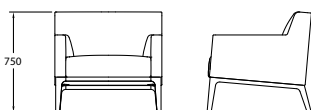

ALEXA

ALE/1

ALE/3

Model	Description	0	1	2	3	4	5	6	L1	L2	L3	Fabric (lm)	Shipping (m ³)	Weight (kg)
ALE/1	Fully uph armchair, powder coated steel base											6.00	-	-
ALE/2	Fully uph 2 seat sofa, powder coated steel base											11.00	-	-
ALE/3	Fully uph 3 seat sofa, powder coated steel base											16.00	-	-

Leather is a natural material which will crease and 'puddle'.

lm - Linear Metre m³ - Cubic Metre kg - Kilograms

Eg. ALE/3

Alexa 3 seat sofa, fully upholstered with powder coated steel base

- Fully upholstered in any fabric or leather
- Hardwood internal frame
- Sprung seat and back
- Multi density CMHR polyurethane foam
- Twin needle stitch detail
- Folded steel leg frame
- Black, Silver RAL 2009 & Bronze metal finish as standard
- Range includes an armchair, two seater and three-seater sofa