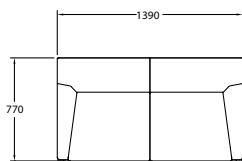

ALEXA

ALE/1

ALE/3

Model	Description	0	1	2	3	4	5	6	L1	L2	L3	Fabric (lm)	Shipping (m ³)	Weight (kg)
ALE/1	Fully uph armchair, powder coated steel base											6.00	-	-
ALE/2	Fully uph 2 seat sofa, powder coated steel base											11.00	-	-
ALE/3	Fully uph 3 seat sofa, powder coated steel base											16.00	-	-

Leather is a natural material which will crease and 'puddle'.

lm - Linear Metre m³ - Cubic Metre kg - Kilograms

Eg. ALE/3

Alexa 3 seat sofa, fully upholstered with powder coated steel base

- Fully upholstered in any fabric or leather
- Hardwood internal frame
- Sprung seat and back
- Multi density CMHR polyurethane foam
- Twin needle stitch detail
- Folded steel leg frame
- Black, Silver RAL 2009 & Bronze metal finish as standard
- Range includes an armchair, two seater and three-seater sofa

ALE/1

ALE/2

ALE/3