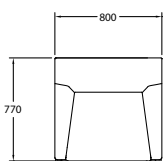

ALEXA

ALE/1

ALE/3

Model	Description	0	1	2	3	4	5	6	L1	L2	L3	Fabric (lm)	Shipping (m ³)	Weight (kg)
ALE/1	Fully uph armchair, powder coated steel base											6.00	-	-
ALE/2	Fully uph 2 seat sofa, powder coated steel base											11.00	-	-
ALE/3	Fully uph 3 seat sofa, powder coated steel base											16.00	-	-

Leather is a natural material which will crease and 'puddle'.

lm - Linear Metre m³ - Cubic Metre kg - Kilograms

Eg. ALE/3

Alexa 3 seat sofa, fully upholstered with powder coated steel base

- Fully upholstered in any fabric or leather
- Hardwood internal frame
- Sprung seat and back
- Multi density CMHR polyurethane foam
- Twin needle stitch detail
- Folded steel leg frame
- Black, Silver RAL 2009 & Bronze metal finish as standard
- Range includes an armchair, two seater and three-seater sofa