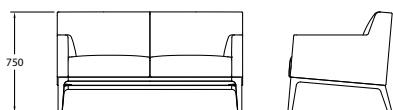

ALEXA

ALE/1

ALE/3

Model	Description	0	1	2	3	4	5	6	L1	L2	L3	Fabric (lm)	Shipping (m ³)	Weight (kg)
ALE/1	Fully uph armchair, powder coated steel base											6.00	-	-
ALE/2	Fully uph 2 seat sofa, powder coated steel base											11.00	-	-
ALE/3	Fully uph 3 seat sofa, powder coated steel base											16.00	-	-

Leather is a natural material which will crease and 'puddle'.

lm - Linear Metre m³ - Cubic Metre kg - Kilograms

Eg. ALE/3

Alexa 3 seat sofa, fully upholstered with powder coated steel base

- Fully upholstered in any fabric or leather
- Hardwood internal frame
- Sprung seat and back
- Multi density CMHR polyurethane foam
- Twin needle stitch detail
- Folded steel leg frame
- Black, Silver RAL 2009 & Bronze metal finish as standard
- Range includes an armchair, two seater and three-seater sofa

ALE/1

ALE/2

ALE/3