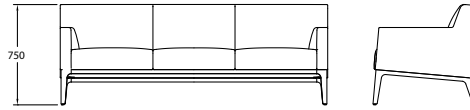

ALEXA

ALE/1

ALE/3

Model	Description	0	1	2	3	4	5	6	L1	L2	L3	Fabric (lm)	Shipping (m ³)	Weight (kg)
ALE/1	Fully uph armchair, powder coated steel base											6.00	-	-
ALE/2	Fully uph 2 seat sofa, powder coated steel base											11.00	-	-
ALE/3	Fully uph 3 seat sofa, powder coated steel base											16.00	-	-

Leather is a natural material which will crease and 'puddle'.

lm - Linear Metre m³ - Cubic Metre kg - Kilograms

Eg. ALE/3

Alexa 3 seat sofa, fully upholstered with powder coated steel base

- Fully upholstered in any fabric or leather
- Hardwood internal frame
- Sprung seat and back
- Multi density CMHR polyurethane foam
- Twin needle stitch detail
- Folded steel leg frame
- Black, Silver RAL 2009 & Bronze metal finish as standard
- Range includes an armchair, two seater and three-seater sofa

ALE/1

ALE/2

ALE/3