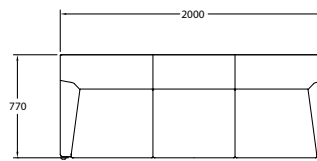

ALEXA

ALE/1

ALE/3

Model	Description	0	1	2	3	4	5	6	L1	L2	L3	Fabric (lm)	Shipping (m ³)	Weight (kg)
ALE/1	Fully uph armchair, powder coated steel base											6.00	-	-
ALE/2	Fully uph 2 seat sofa, powder coated steel base											11.00	-	-
ALE/3	Fully uph 3 seat sofa, powder coated steel base											16.00	-	-

Leather is a natural material which will crease and 'puddle'.

lm - Linear Metre m³ - Cubic Metre kg - Kilograms

Eg. ALE/3

Alexa 3 seat sofa, fully upholstered with powder coated steel base

- Fully upholstered in any fabric or leather
- Hardwood internal frame
- Sprung seat and back
- Multi density CMHR polyurethane foam
- Twin needle stitch detail
- Folded steel leg frame
- Black, Silver RAL 2009 & Bronze metal finish as standard
- Range includes an armchair, two seater and three-seater sofa

ALE/1

ALE/2

ALE/3