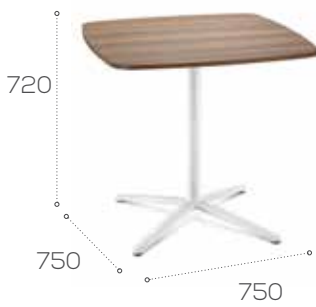

Swoosh

With **clean sweeping lines** and a versatile choice of sizes, Swoosh seating is a contemporary choice for reception, meeting and social spaces.

Specification.

Moulded foam over preformed plywood shell.
Options of silver or white steel rod sled frame and white or polished aluminium 4 star swivel base.

High back reception chair
SSW2A

Weight 15kg

Swoosh sofa
SSW3A

Weight 33kg

High stool
GSW2C

Weight 8kg

Medium stool,
GSW2B

Weight 8kg

Low stool
GSW2A

Weight 6kg

Low back reception chair, 4 star base
SSW1B

Weight 19kg

High back reception chair, 4 star base
SSW2B

Weight 20kg

Coffee table, round top, 4 star base
TSWC/RND0660WHM

Weight 11kg

Dining table, squaral top, 4 star base
TSWD/SQU0750WAM

Weight 14kg

Poser table
TSWP/SQU0650GLX

Weight 16kg

Coffee table, round top, wire base
TSWC/RND0660GLX

Weight 13kg