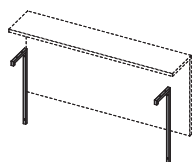

Brackets and leg

M - Metal

A - SILVER RAL 9006

O - MATT WHITE RAL 9010