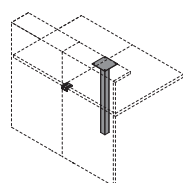

Brackets and leg

M - Metal

A - SILVER RAL 9006

O - MATT WHITE RAL 9010