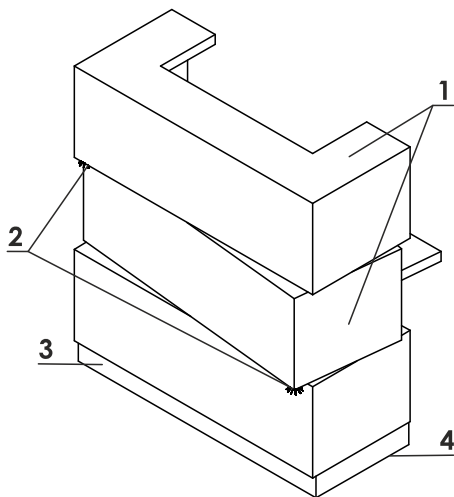

## ZEN

26 ALUMINUM  
SATINATO

67 WHITE PASTEL

1. **Top and front** - HPL - mat
2. **Lighting** - LED  $\varnothing$ 30mm white
3. **Kick plate** - HPL - brushed aluminium
4. **Leveling** - 10mm range

1. **Work top** - MFC 28mm; possible heights : 680mm, 720mm, 830mm
2. **Reception interior** - MFC, colour 67 - white pastel
3. **Cable grommets** -  $\varnothing$ 80
4. **Option with additional charge** - Drawer with lock
5. **Optional foot with wheel** - additional charge - 4pcs in a set (max. Load for 1 wheel 120kg, max load for 1 foot 200kg )

**TECHNICAL SPECIFICATION**  
**DIMENSIONS**

W1 - 1134mm | W2 - 680mm | W3 - 952mm | W4 - 173mm | W5 - 450mm | W6 - 1199mm | W7 - 89mm | W8 - 368mm | W9 - 226mm | W10 - 28mm | W11 - 113mm | W12 - 368mm | W13 - 55mm | W14 - 450mm | W15 - 57mm

PRODUCT ILLUSTRATION	DIMENSIONS [mm]			INDEX SYMBOL						COMMENTS
	WIDTH	DEPTH	HEIGHT			kg	m3	pcs		

**ZEN RECEPTION DESK**

	1135	680	1200	<b>LZE10</b>		100.5	1.254	2		
	948	493	160	<b>LZS01</b>		13.0	0.090	1		