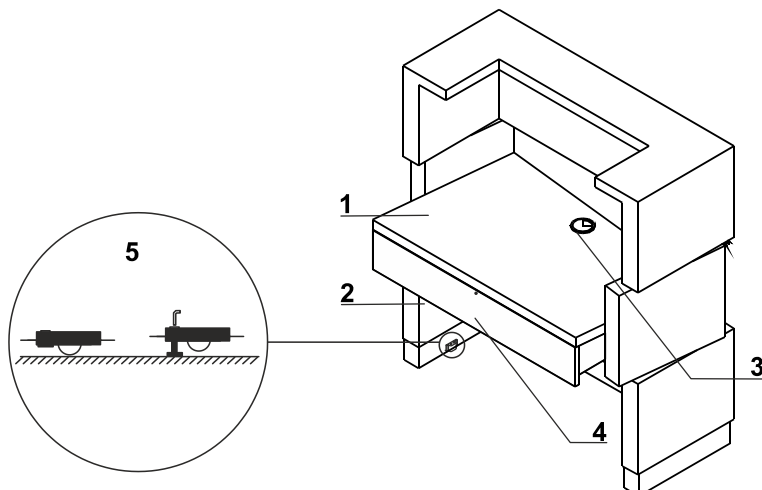

## ZEN

26 ALUMINUM  
SATINATO

67 WHITE PASTEL

1. **Top and front** - HPL - mat
2. **Lighting** - LED  $\varnothing$ 30mm white
3. **Kick plate** - HPL - brushed aluminium
4. **Leveling** - 10mm range

1. **Work top** - MFC 28mm; possible heights : 680mm, 720mm, 830mm
2. **Reception interior** - MFC, colour 67 - white pastel
3. **Cable grommets** -  $\varnothing$ 80
4. **Option with additional charge** - Drawer with lock
5. **Optional foot with wheel** - additional charge - 4pcs in a set (max. Load for 1 wheel 120kg, max load for 1 foot 200kg )

**TECHNICAL SPECIFICATION**  
**DIMENSIONS**

W1 - 1134mm | W2 - 680mm | W3 - 952mm | W4 - 173mm | W5 - 450mm | W6 - 1199mm | W7 - 89mm | W8 - 368mm | W9 - 226mm | W10 - 28mm | W11 - 113mm | W12 - 368mm | W13 - 55mm | W14 - 450mm | W15 - 57mm

PRODUCT ILLUSTRATION	DIMENSIONS [mm]			INDEX SYMBOL						COMMENTS
	WIDTH	DEPTH	HEIGHT			kg	m3	pcs		

**ZEN RECEPTION DESK**

	1135	680	1200	<b>LZE10</b>		100.5	1.254	2		
	948	493	160	<b>LZS01</b>		13.0	0.090	1		