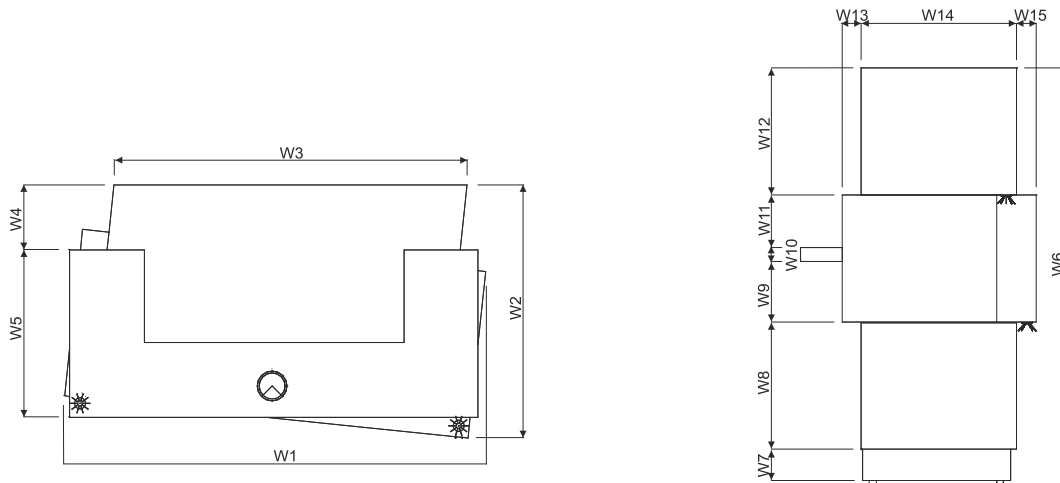

## ZEN

26 ALUMINUM  
SATINATO

67 WHITE PASTEL

1. **Top and front** - HPL - mat
2. **Lighting** - LED  $\varnothing$ 30mm white
3. **Kick plate** - HPL - brushed aluminium
4. **Leveling** - 10mm range

1. **Work top** - MFC 28mm; possible heights : 680mm, 720mm, 830mm
2. **Reception interior** - MFC, colour 67 - white pastel
3. **Cable grommets** -  $\varnothing$ 80
4. **Option with additional charge** - Drawer with lock
5. **Optional foot with wheel** - additional charge - 4pcs in a set (max. Load for 1 wheel 120kg, max load for 1 foot 200kg )

**TECHNICAL SPECIFICATION**  
**DIMENSIONS**

W1 - 1134mm | W2 - 680mm | W3 - 952mm | W4 - 173mm | W5 - 450mm | W6 - 1199mm | W7 - 89mm | W8 - 368mm | W9 - 226mm | W10 - 28mm | W11 - 113mm | W12 - 368mm | W13 - 55mm | W14 - 450mm | W15 - 57mm

PRODUCT ILLUSTRATION	DIMENSIONS [mm]			INDEX SYMBOL						COMMENTS
	WIDTH	DEPTH	HEIGHT			kg	m3	pcs		

**ZEN RECEPTION DESK**

	1135	680	1200	<b>LZE10</b>		100.5	1.254	2		
	948	493	160	<b>LZS01</b>		13.0	0.090	1		