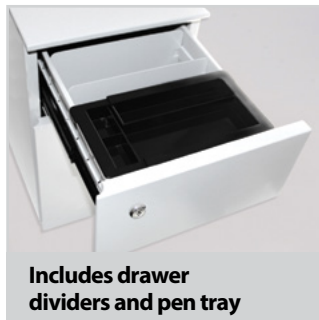

Cube

Premium steel pedestals

- › Narrow and classic widths
- › Available in anthracite, black, silver and white
- › Range of standard, low and narrow sizes
- › Includes pen tray and drawer dividers
- › Hidden castors (supplied fitted)
- › Four locking castors
- › Central locking
- › Full box file drawer

CUBE Pedestal RAL colour codes: White: 9016 | Silver: 9006 | Anthracite: 7016 | Black: 9017

Slim top and flat front design

Includes drawer dividers and pen tray

Soft close drawer runners

NEW Smoky Black finish option

CODE	DESCRIPTION	W (mm)	D (mm)	H (mm)	SMOKE	ANTHRACITE	BLACK	SILVER	WHITE	RSP (£)
PMS3530	Steel Narrow Low Mobile Pedestal 3 Personal drawers	300	500	495					•	£
PMS3511	Steel Narrow Low Mobile Pedestal 1 Personal drawer 1 File drawer	300	500	495				•	•	£
PMS3521	Steel Narrow Mobile Pedestal 2 Personal drawers 1 File drawer	300	500	597	•	•	•	•	•	£
PMS4530	Steel Low Mobile Pedestal 3 Personal drawers	410	500	495					•	£
PMS4511	Steel Low Mobile Pedestal 1 Personal drawer 1 File drawer	410	500	495				•	•	£
PMS4521	Steel Mobile Pedestal 2 Personal drawers 1 File drawer	410	500	597	•	•	•	•	•	£