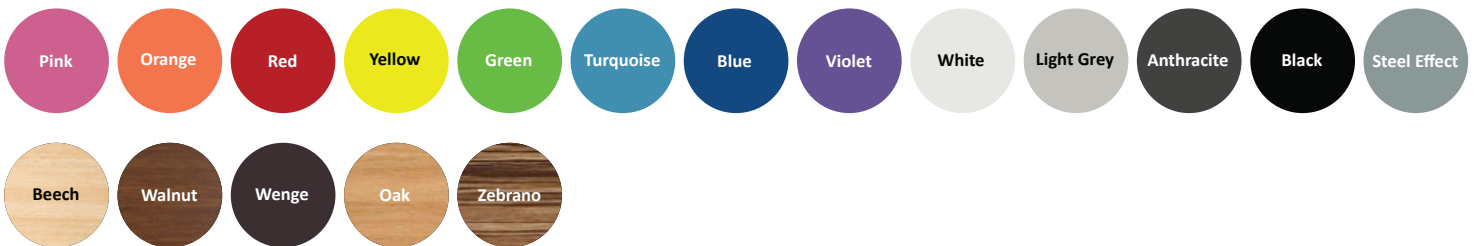

PRODUCT INFORMATION
 Fully welded poseur table frame with 40mm thick table top

DIMENSIONS

5 Year Warranty

Sustainable Sources

Self Assembly

Table and Bench top colour options

Table and Bench frame colour options