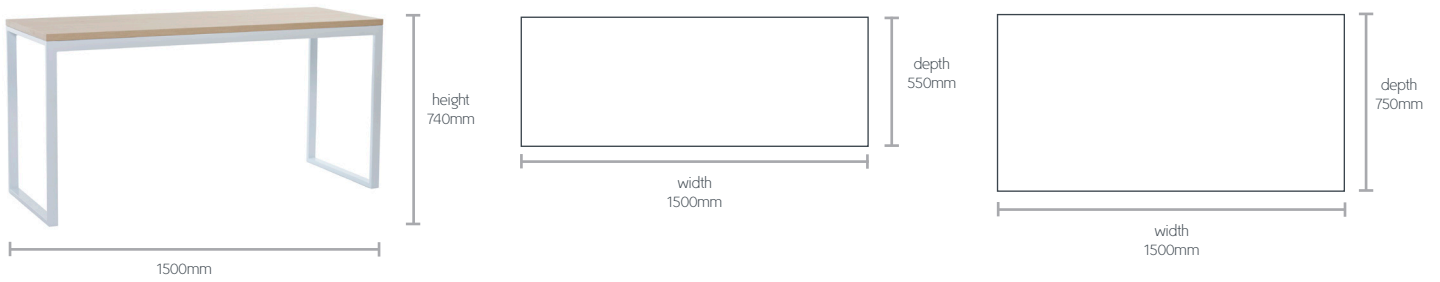

FEATURES AND OPTIONS

- Coffee, dining and poseur height
- Table tops are HPL (high pressure laminate)
- Table top colours are beech or white as standard, with black, oak, maple, walnut as alternative options
- Edging on HPL is 2mm ABS standard
- Satin frame as standard, eco chrome or white powder coating as option
- HPL is suitable for food application

TABLE TOP OPTIONS

BASE FINISH OPTIONS

WARRANTY

- 5 years

DIMENSIONS | COFFEE TABLE

TABLES

Chicago Modular

DIMENSIONS | DINING TABLE

DIMENSIONS | HIGH TABLE