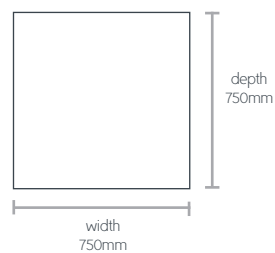

FEATURES AND OPTIONS

- Coffee, dining and poseur height
- Table tops are HPL (high pressure laminate)
- Table top colours are beech or white as standard, with black, oak, maple, walnut as alternative options
- Edging on HPL is 2mm ABS standard
- Satin frame as standard, eco chrome or white powder coating as option
- HPL is suitable for food application

TABLE TOP OPTIONS

BASE FINISH OPTIONS

WARRANTY

- 5 years

DIMENSIONS | COFFEE TABLE

TABLES

Chicago Modular

DIMENSIONS | DINING TABLE

DIMENSIONS | HIGH TABLE