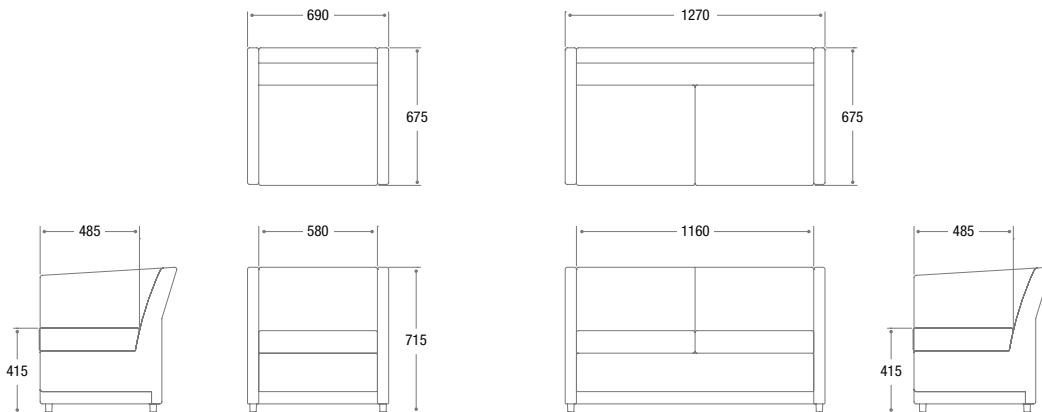

Model	Description	0	1	2	3	4	5	6	L1	L2	L3	Fabric (lm)	Shipping (m³)	Weight (kg)
JC1	Armchair, polished feet											4.00	0.37	15
JC2	Two seat sofa, polished feet											6.00	0.71	26

lm - Linear Metre m³ - Cubic Metre kg - Kilograms

Options

B	Button detail in black	POA

Eg. JC2

Jac 2 seater sofa, polished feet.

When specifying leather or vinyl please contact Komac for guidance and further information.

Leather is a natural material which will crease and 'puddle'.

- Hardwood frame
- Polished aluminium feet
- FSC certified as standard
- CMHR foam
- Sprung seat

JC1

JC2