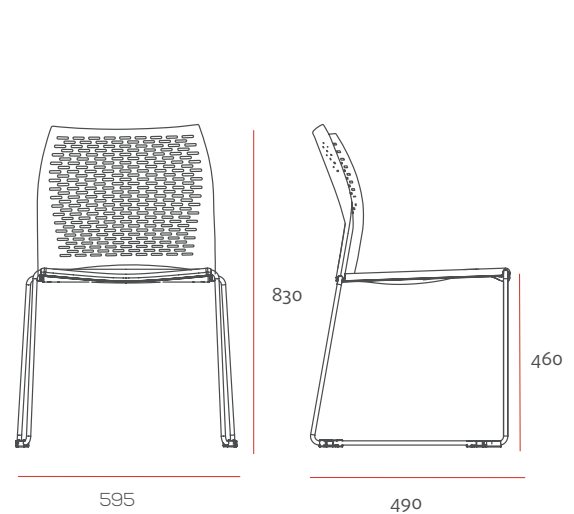

# Xpresso weights and dimensions

Weight: 5.2kg

Weight: 7.7kg

Weight: 7.7kg

Weight: 6.1kg

## Specification

Polypropylene seat and back, tubular chrome steel frame, nylon glides. Chair available with or without black arms. Option of upholstered seat and/or back.