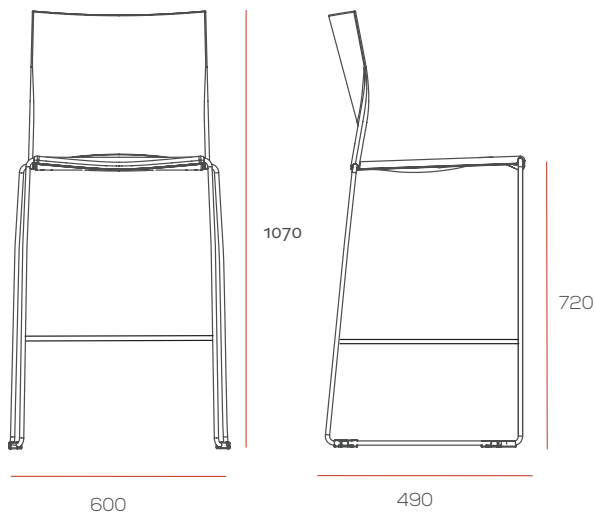

# Xpresso weights and dimensions

Weight: 5.2kg

Weight: 7.7kg

Weight: 7.7kg

Weight: 6.1kg

## Specification

Polypropylene seat and back, tubular chrome steel frame, nylon glides. Chair available with or without black arms. Option of upholstered seat and/or back.