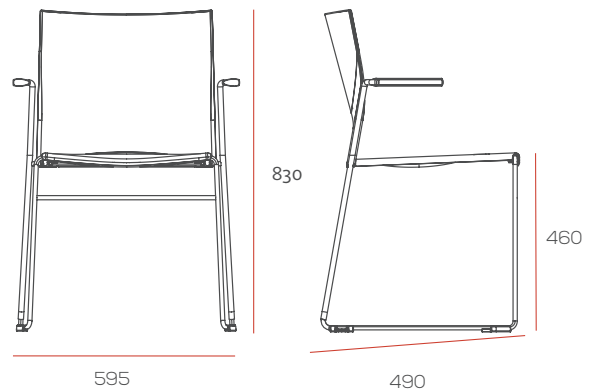

# Xpresso weights and dimensions

Weight: 5.2kg

Weight: 7.7kg

Weight: 7.7kg

Weight: 6.1kg

## Specification

Polypropylene seat and back, tubular chrome steel frame, nylon glides. Chair available with or without black arms. Option of upholstered seat and/or back.