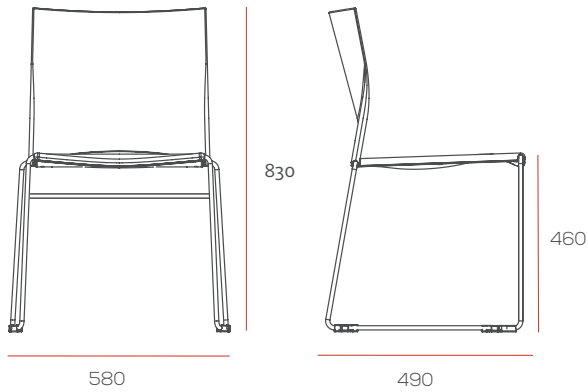

# Xpresso weights and dimensions

Weight: 5.2kg

Weight: 7.7kg

Weight: 7.7kg

Weight: 6.1kg

## Specification

Polypropylene seat and back, tubular chrome steel frame, nylon glides. Chair available with or without black arms. Option of upholstered seat and/or back.