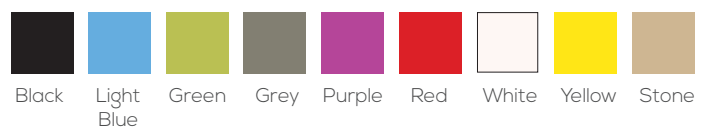

## Specification

Polypropylene seat and back, tubular chrome steel frame, nylon glides. Chair available with or without black arms. Option of upholstered seat and/or back.

## Colours

Available in nine versatile colourways. Other colours available subject to a minimum order quantity – please contact Customer Services.

Please note: Accuracy of printed or on-screen colours cannot be guaranteed. Please contact Customer Services for colour samples.