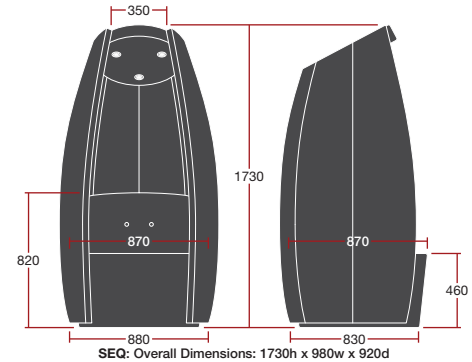

## Seating Pod

6 Week Lead Time

### Weight

50.0kg